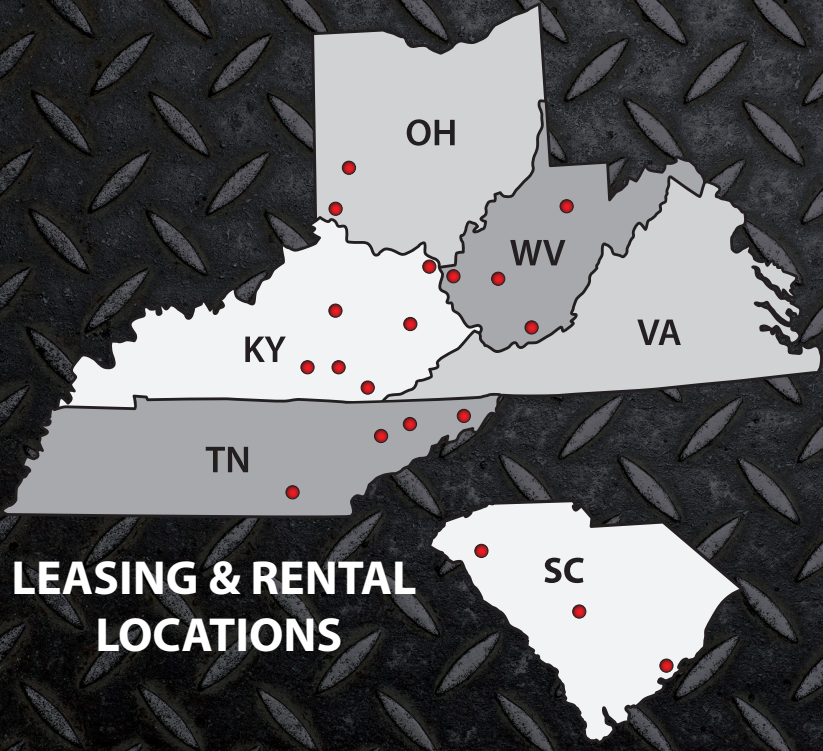

Need a lift?
WE can get you back on the road.

ABOUT US

Since 1983, WE have been leasing trucks to meet our customers' challenges. Today we operate 19 Leasing Locations in KY, OH, SC, TN, VA, and WV. We also have more than 1900 partner locations and over 700 dealer service locations. Our history assures you that you can depend on Worldwide Equipment to be here to provide the products and service you need for as long as you have your trucks. Our strong financial position, large coverage area, and experienced personnel allow us to provide very competitive pricing and premium services not readily available from other dealerships.

OHIO

Cincinnati

513-577-8001

10649 Evendale Drive
Cincinnati, OH 45241

M-F: 7 AM - 11 PM
Saturday: 7 AM - 2 PM
Sunday: CLOSED

EMERGENCY 513-563-6363

Directions: From I-75 North/South take Exit 15 toward Glendale/Sharonville. Keep Right onto E. Sharon Rd. Turn Right on Canal Rd. Canal Rd becomes Evendale Rd. Location is on the Right.

TENNESSEE

Chattanooga

423-698-4093

2017 East 23rd St
Chattanooga, TN 37404

M-F: 7 AM - 11:30 PM
Saturday: 7 AM - 3:30 PM
Sunday: CLOSED

EMERGENCY 423-321-4715

Directions: Follow signs for Interstate 24/Interstate 40 E/Chattanooga/Knoxville. Keep left to stay on I-24 E, follow signs for I-40 E/Knoxville/Chattanooga. Keep right at the fork to stay on I-24 E, follow signs for Chattanooga. Take exit 181 for 4th Ave, then turn left. Use the left 2 lanes to turn left at the 2nd cross street onto E 23rd St. The facility will be on your right.

www.idealease.com

www.thetruckpeople.com

**LEASING & RENTAL
LOCATIONS**

*Call or visit us today to see how
WE are changing the trucking industry!*

www.thetruckpeople.com