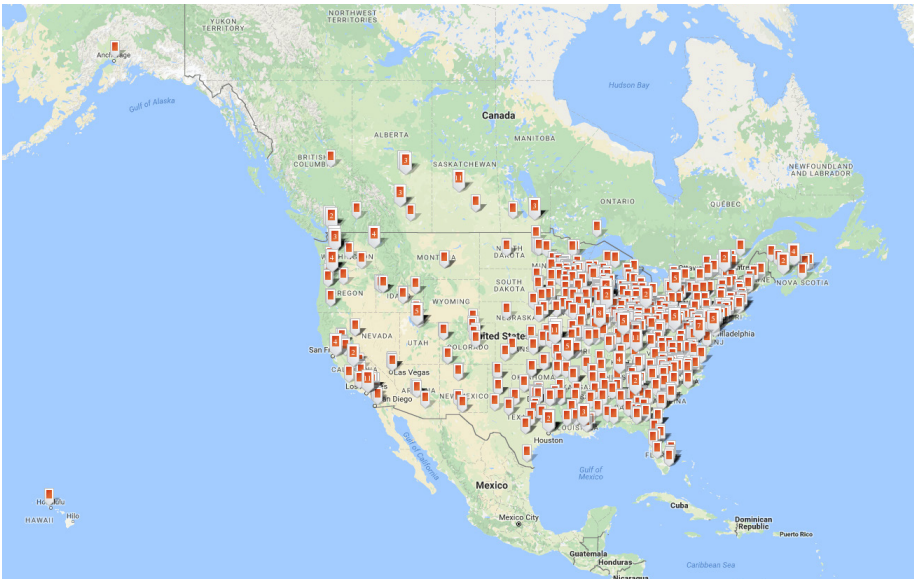

Princeton*

309-917-6372

Lewis County Industrial Park
Jane Lew, WV 26378

M-F: 8 AM - 11:30 PM
Saturday: 8 AM - 4:30 PM
Sunday: CLOSED

EMERGENCY 304-839-6066

***Directions:** Rental and leasing requested from the Middlesboro area will refer to Cross Lanes WE Lease for assistance. Head West on I-64. Take Exit 47 for WV-622/Goff Mountain Road toward Cross Lanes. Use the middle lane to turn left onto WV-622 S/Goff Mountain Road. Use the 2nd from the left lane to turn right onto WV-622 S. Turn left to stay on WV-622 S. The location will be on the Right.